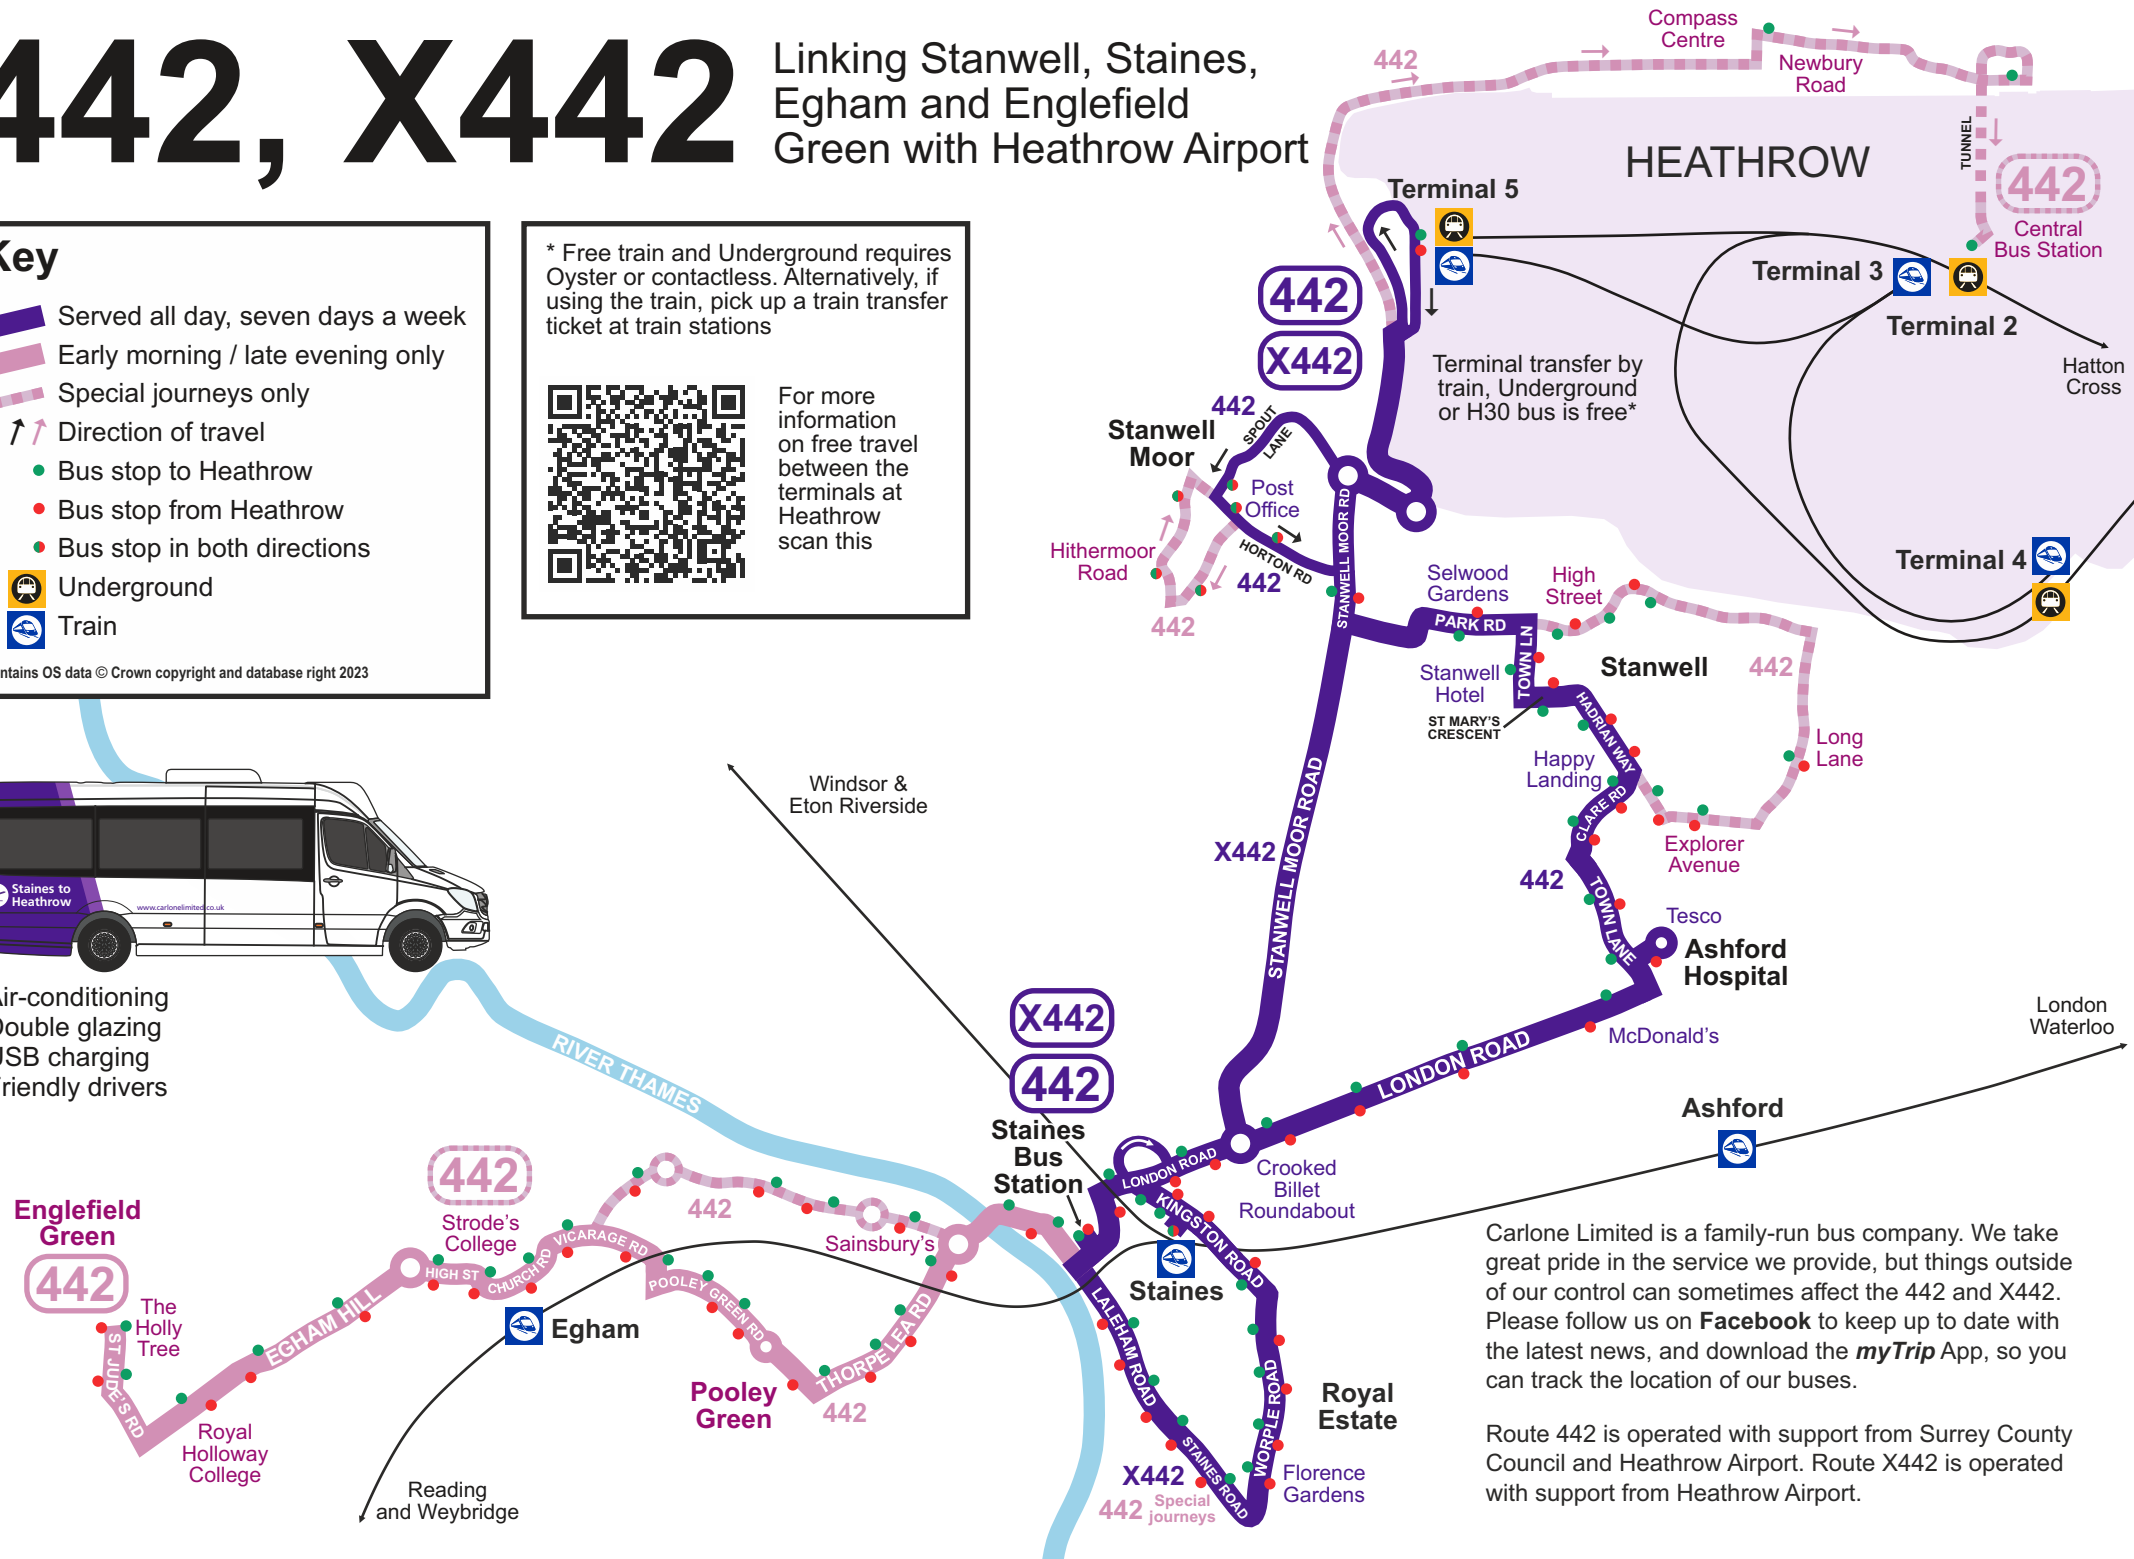

442, X442

Linking Stanwell, Staines, Egham and Englefield Green with Heathrow Airport

Key

-  Served all day, seven days a week
-  Early morning / late evening only
-  Special journeys only
-  Direction of travel
-  Bus stop to Heathrow
-  Bus stop from Heathrow
-  Bus stop in both directions
-  Underground
-  Train

Contains OS data © Crown copyright and database right 2023

* Free train and Underground requires Oyster or contactless. Alternatively, if using the train, pick up a train transfer ticket at train stations

For more information on free travel between the terminals at Heathrow scan this

- Air-conditioning
- Double glazing
- USB charging
- Friendly drivers

Carlone Limited is a family-run bus company. We take great pride in the service we provide, but things outside of our control can sometimes affect the 442 and X442. Please follow us on **Facebook** to keep up to date with the latest news, and download the **myTrip** App, so you can track the location of our buses.

Route 442 is operated with support from Surrey County Council and Heathrow Airport. Route X442 is operated with support from Heathrow Airport.