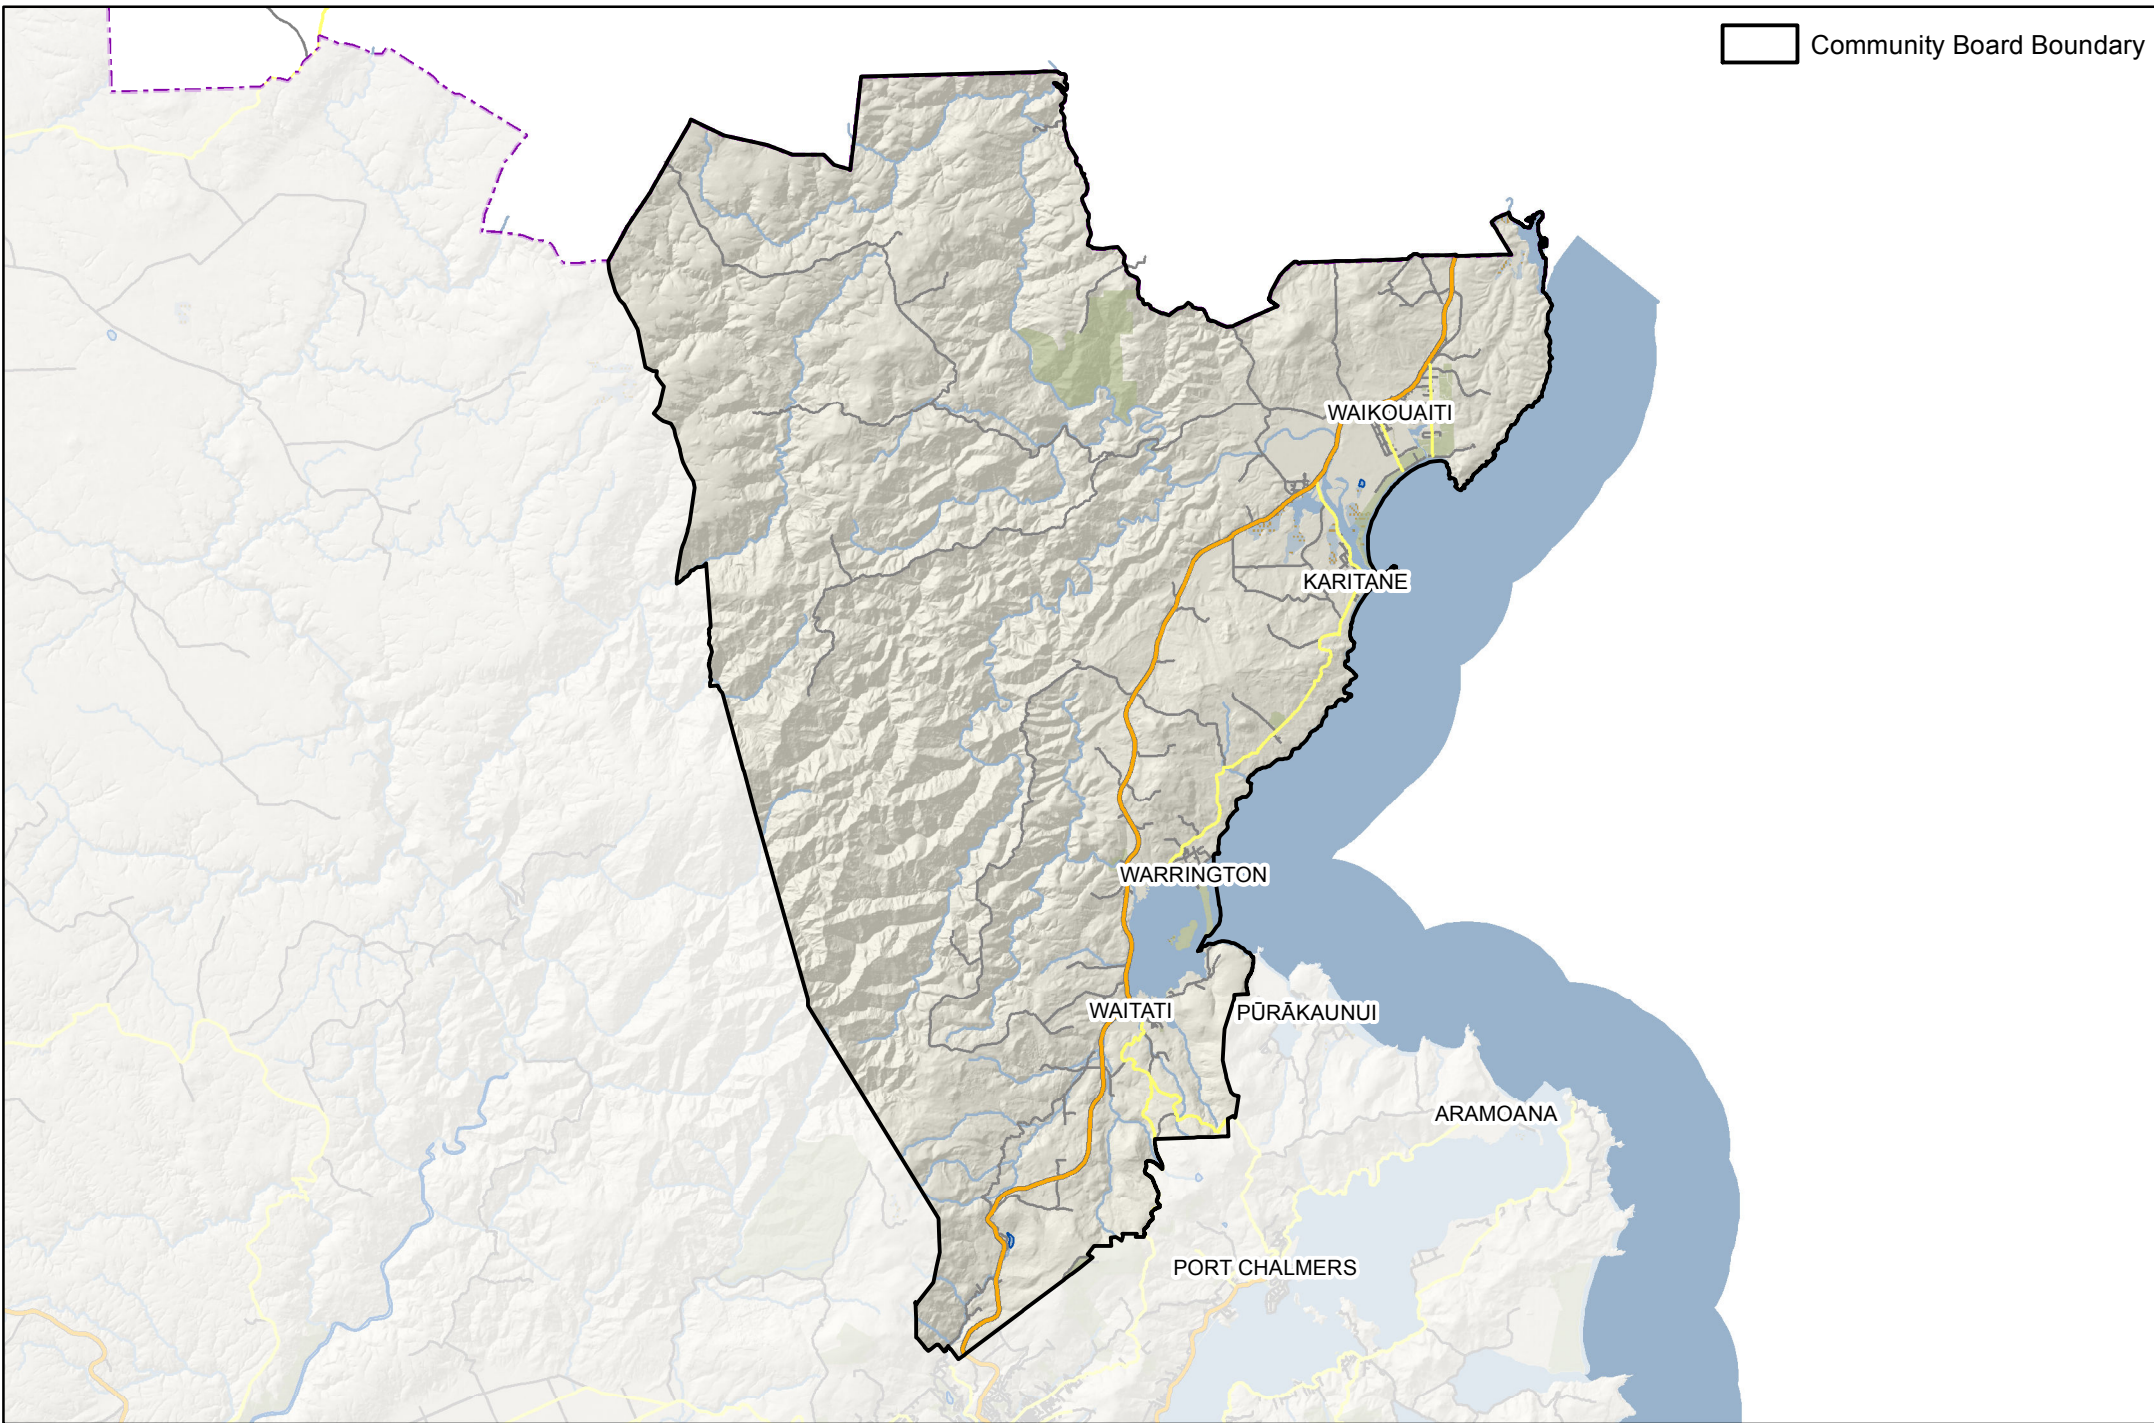

Community Board Boundary

2016 Waikouaiti Coast Community Board Boundary