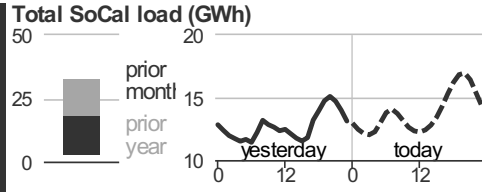

Southern California Daily Energy Report

U.S. Energy Information Administration

Dashboard last updated: April 29, 2024 | Summer edition

Total Southern California

SCE Southern California Edison

LADWP Los Angeles Department of Water and Power

SDG&E San Diego Gas and Electric

IID Imperial Irrigation District

Electricity price

-14.25%

Natural gas price

-14.71%

Los Angeles temperature degrees Fahrenheit

Southern California Gas (SoCalGas)