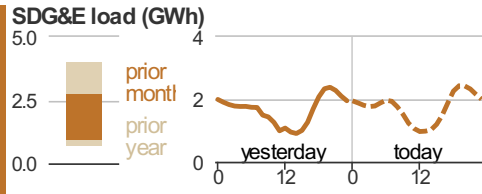

Southern California Daily Energy Report

U.S. Energy Information Administration

Dashboard last updated: April 29, 2024 | Summer edition

Total Southern California

SCE Southern California Edison

LADWP Los Angeles Department of Water and Power

SDG&E San Diego Gas and Electric

IID Imperial Irrigation District

Electricity price

-14.25%

Natural gas price

-14.71%

Los Angeles temperature degrees Fahrenheit

Southern California Gas (SoCalGas)