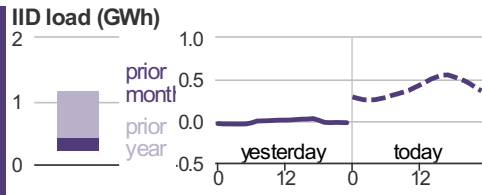

Southern California Daily Energy Report

U.S. Energy Information Administration

Dashboard last updated: April 29, 2024 | Summer edition

Total Southern California

SCE Southern California Edison

LADWP Los Angeles Department of Water and Power

SDG&E San Diego Gas and Electric

IID Imperial Irrigation District

Electricity price

-14.25%

Natural gas price

-14.71%

Los Angeles temperature degrees Fahrenheit

Southern California Gas (SoCalGas)