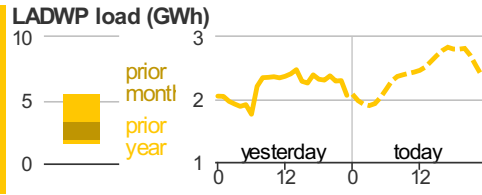

Southern California Daily Energy Report

U.S. Energy Information Administration

Dashboard last updated: April 29, 2024 | Summer edition

Total Southern California

SCE Southern California Edison

LADWP Los Angeles Department of Water and Power

SDG&E San Diego Gas and Electric

IID Imperial Irrigation District

Electricity price

-14.25%

Natural gas price

-14.71%

Los Angeles temperature degrees Fahrenheit

Southern California Gas (SoCalGas)