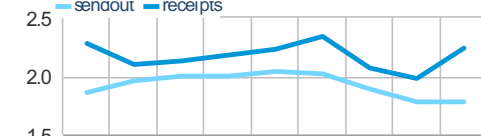

Southern California Gas (SoCalGas)

Daily natural gas receipts and sendout (billion cubic feet)