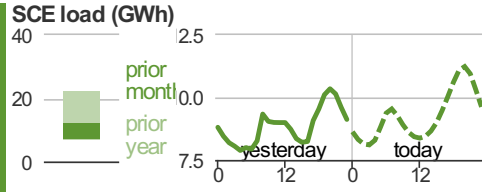

Southern California Daily Energy Report

U.S. Energy Information Administration

Dashboard last updated: April 29, 2024 | Summer edition

Total Southern California

SCE Southern California Edison

LADWP Los Angeles Department of Water and Power

SDG&E San Diego Gas and Electric

IID Imperial Irrigation District

Electricity price

-14.25%

Natural gas price

-14.71%

Los Angeles temperature degrees Fahrenheit

Southern California Gas (SoCalGas)