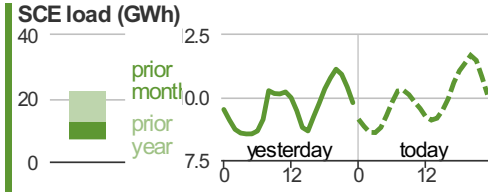

Southern California Daily Energy Report

U.S. Energy Information Administration
Dashboard last updated: May 20, 2024 | Summer edition

Total Southern California

SCE Southern California Edison

LADWP Los Angeles Department of Water and Power

SDG&E San Diego Gas and Electric

IID Imperial Irrigation District

Electricity price

Today **\$2.75**
Previous **\$2.89**
-4.84%

Natural gas price

Today **\$1.02**
Previous **\$1.59**
-35.85%

Los Angeles temperature degrees Fahrenheit