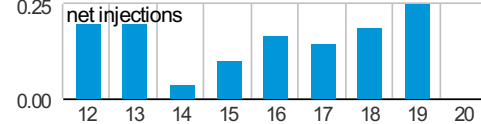

Daily net inventory change (billion cubic feet)