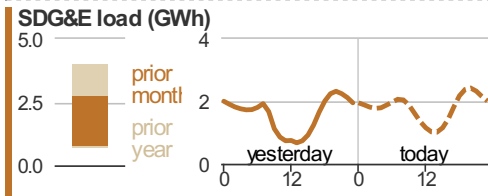

Southern California Daily Energy Report

U.S. Energy Information Administration
Dashboard last updated: May 20, 2024 | Summer edition

Total Southern California

SCE Southern California Edison

LADWP Los Angeles Department of Water and Power

SDG&E San Diego Gas and Electric

IID Imperial Irrigation District

Electricity price

Today **\$2.75**
Previous **\$2.89**
-4.84%

Natural gas price

Today **\$1.02**
Previous **\$1.59**
-35.85%

Los Angeles temperature degrees Fahrenheit