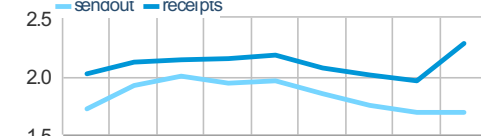

Southern California Gas (SoCalGas)

Daily natural gas receipts and sendout (billion cubic feet)