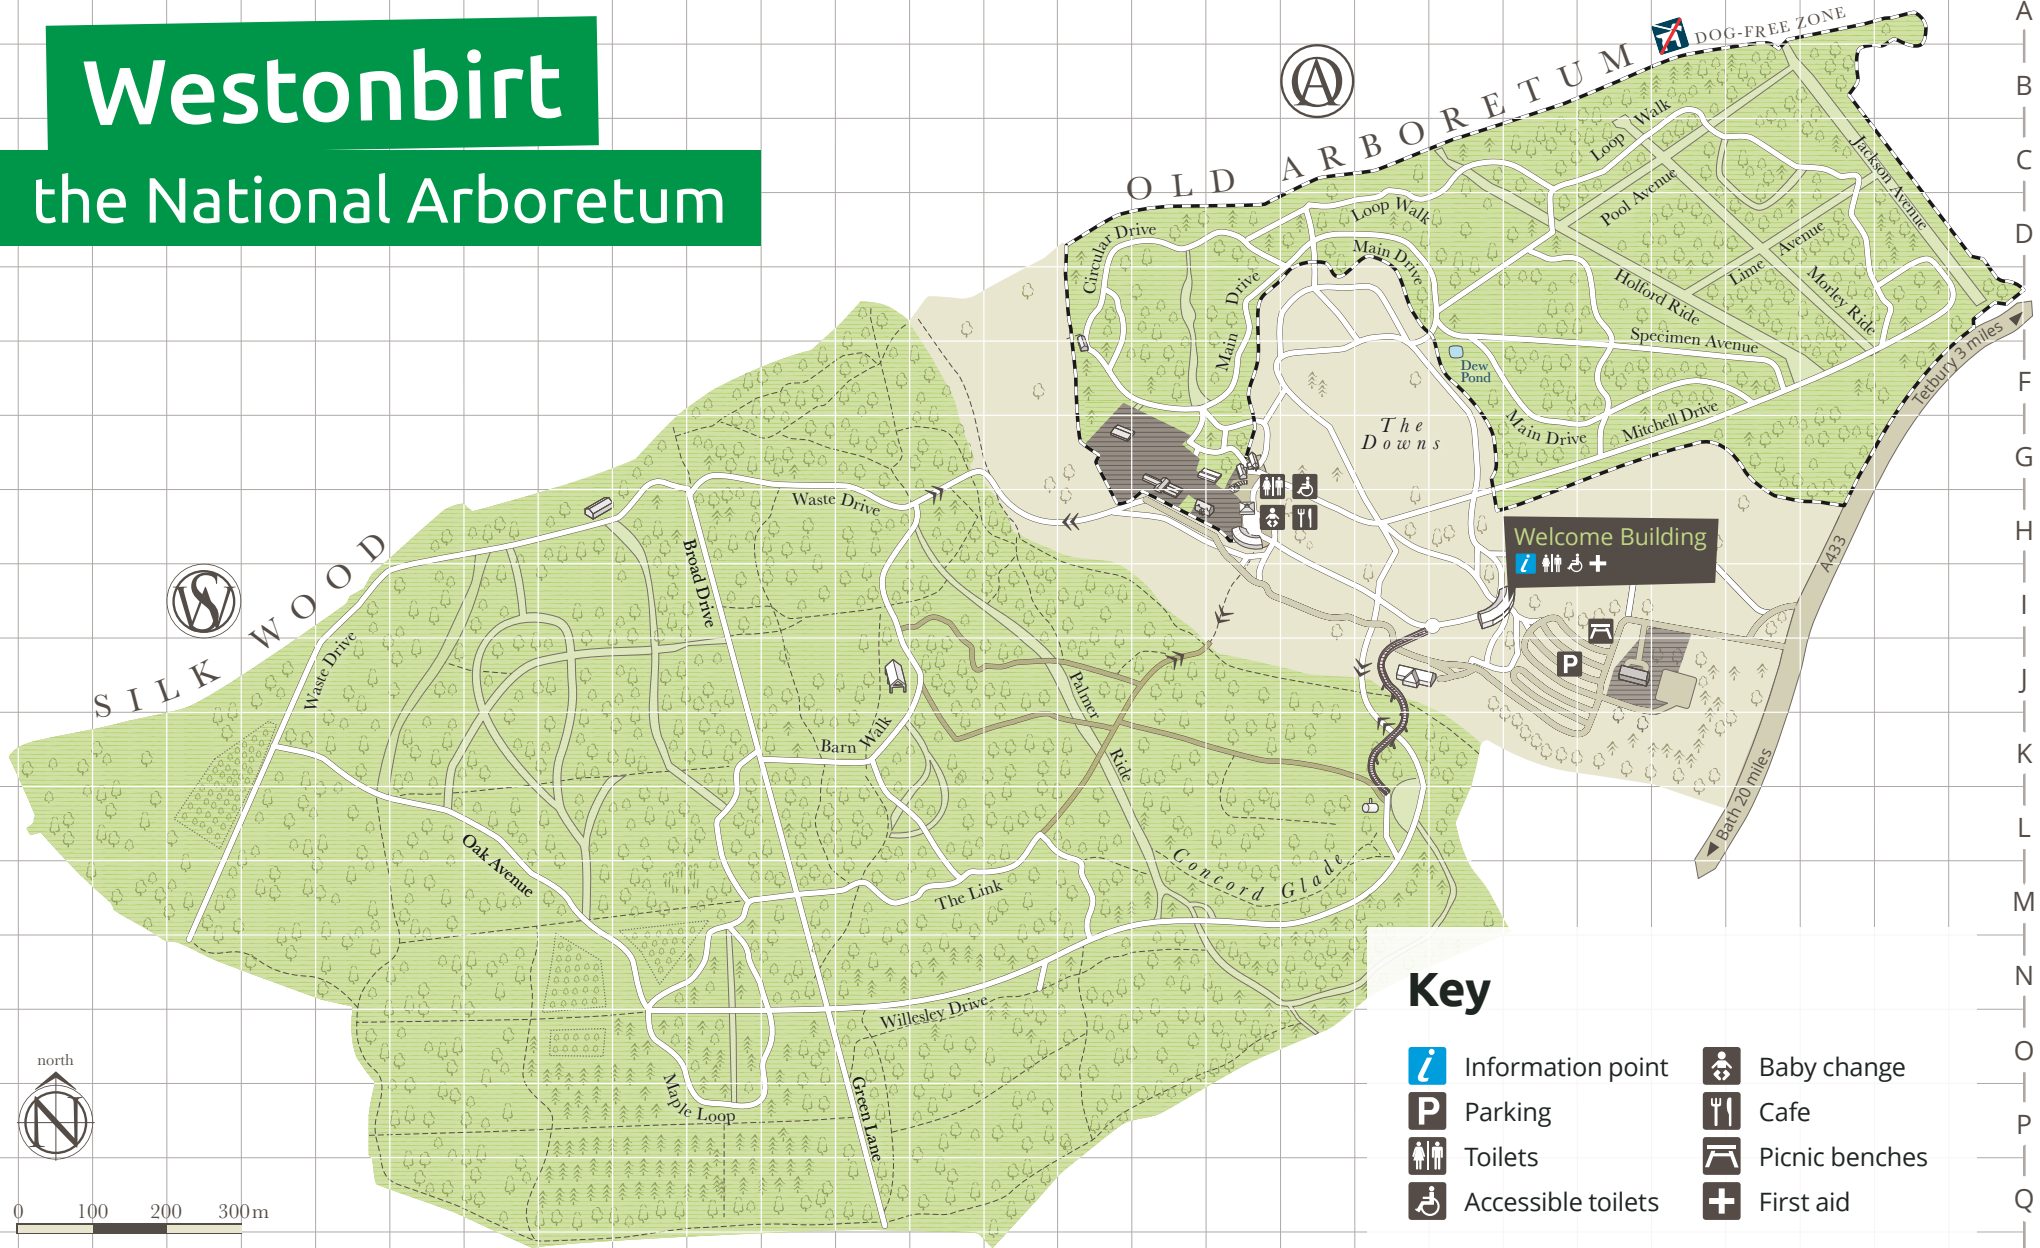

Westonbirt

the National Arboretum

Key

-  Information point
-  Baby change
-  Parking
-  Cafe
-  Toilets
-  Picnic benches
-  Accessible toilets
-  First aid