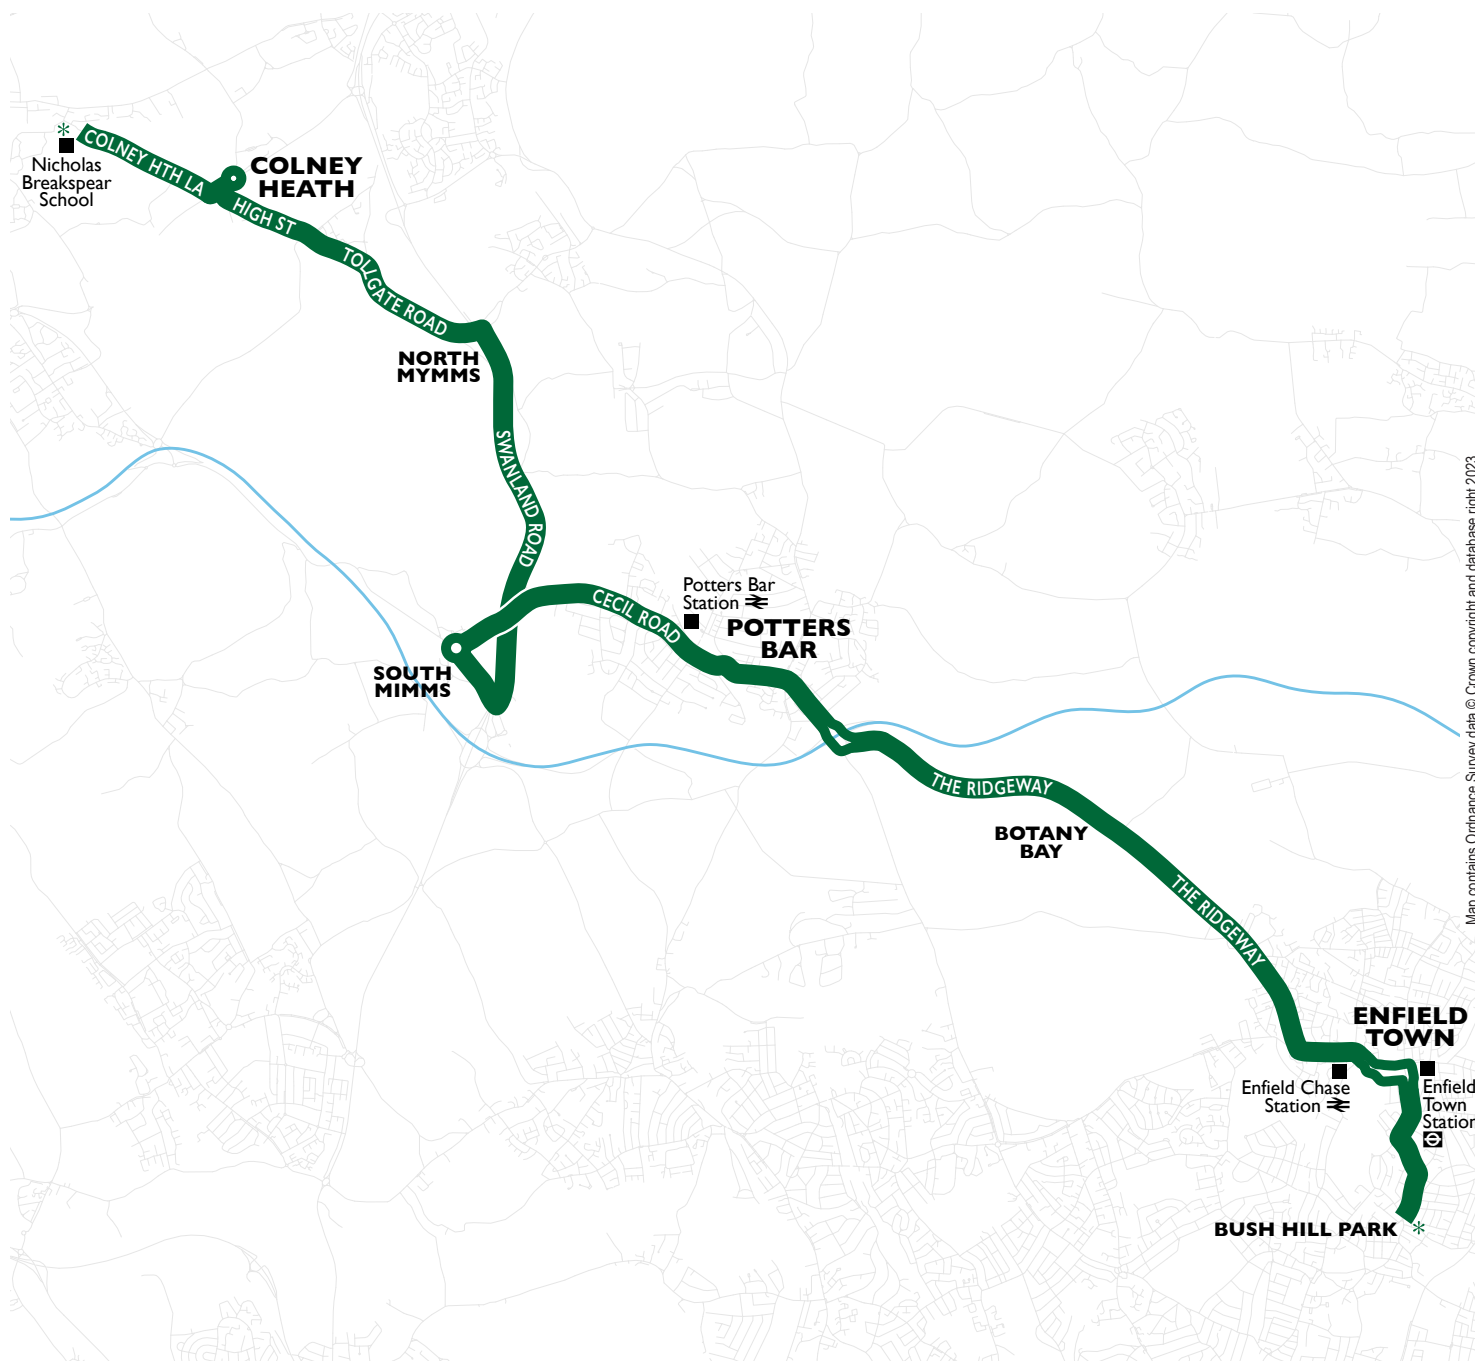

# 356 Winchmore Hill – Oaklands

serving Nicholas Breakspear School

## Schooldays (Available to all passengers)

|                                     |      |
|-------------------------------------|------|
| Bush Hill Park Village Road         | 0720 |
| Enfield Town Cecil Road             | 0727 |
| Enfield Chase Station ➡             | 0729 |
| The Ridgeway Hadley Road            | 0732 |
| Potters Bar Park Avenue             | 0739 |
| Potters Bar Baker Street            | 0744 |
| South Mimms Church                  | 0754 |
| Water End Bus Garage                | 0758 |
| Oaklands Nicholas Breakspear School | 0810 |

# 356 Oaklands – Winchmore Hill

serving Nicholas Breakspear School

## Schooldays (Available to all passengers)

|                                     |      |
|-------------------------------------|------|
| Oaklands Nicholas Breakspear School | 1520 |
| Water End Bus Garage                | 1529 |
| South Mimms Church                  | 1535 |
| Potters Bar Darkes Lane             | 1543 |
| Chase Farm Hospital The Ridgeway    | 1558 |
| Enfield Chase Station               | 1604 |
| Enfield Town Church Street          | 1606 |
| Bush Hill Park Church Street        | 1613 |