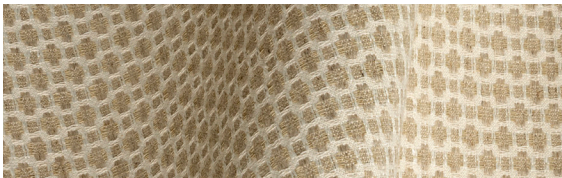

INBOARD MODEL | FABRIC OPTIONS

NIGHT SKY

OCEAN WAVE

SANDY BEACH

TANGERINE BAY

Exterior Pillows

Salon Pillows

INBOARD MODEL | FABRIC OPTIONS

NIGHT SKY

OCEAN WAVE

SANDY BEACH

TANGERINE BAY

Owner Stateroom Duvet, Sham and Accent Pillows

Guest Stateroom Duvet, Sham and Accent Pillows

Third Stateroom Duvet and Accent Pillows

INBOARD MODEL | FABRIC OPTIONS