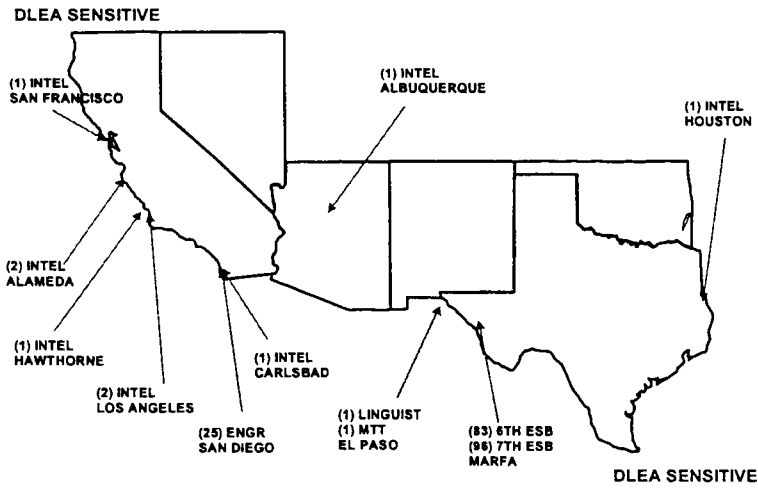

CONTERDRUG OPERATIONS

JTF- 6 COUNTERDRUG SUPPORT