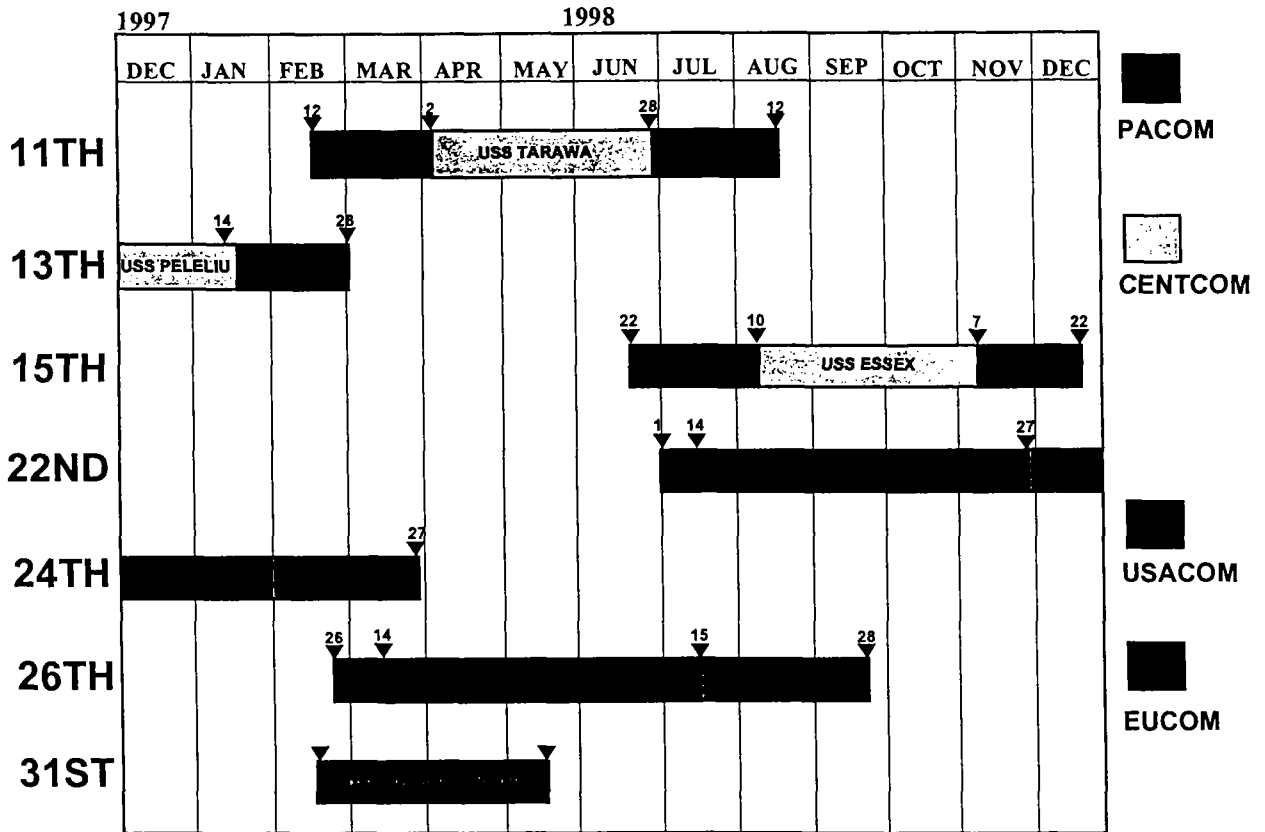

MEU DEPLOYMENTS