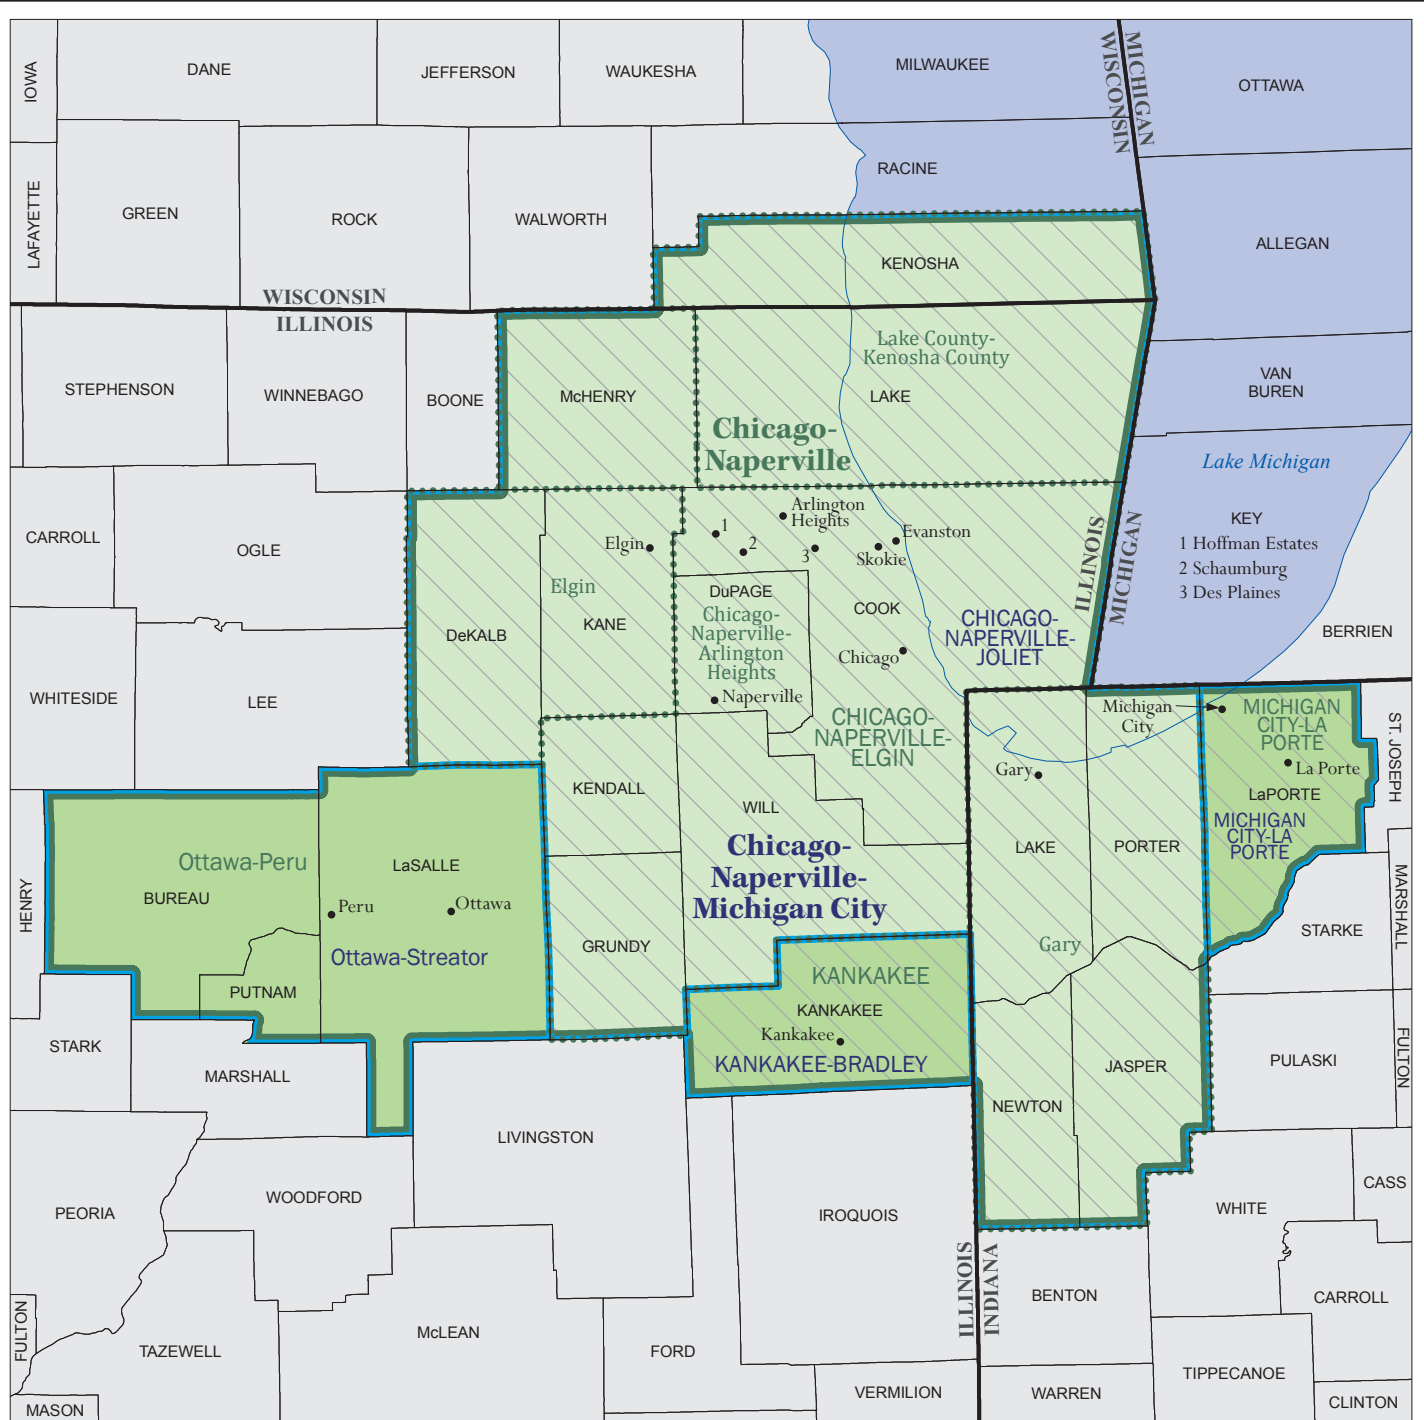

Chicago-Naperville, IL-IN-WI Combined Statistical Area

LEGEND

- Chicago-Naperville** — 2012 Combined Statistical Area
- KANKAKEE** — 2012 Metropolitan Statistical Area
- Ottawa-Peru** — 2012 Micropolitan Statistical Area
- Elgin** — 2012 Metropolitan Divisions
- Gary** — 2012 Principal City
- Chicago-Naperville-Michigan City** — 2007 Combined Statistical Area
- KANKAKEE-BRADLEY** — 2007 Metropolitan Statistical Area
- Ottawa-Streator** — 2007 Micropolitan Statistical Area
- ILLINOIS** — State or Statistical Equivalent
- COOK** — County or Statistical Equivalent

2012 Combined Statistical Area (CSA) and Metropolitan/Micropolitan Statistical Area (CBSA) boundaries and names are as of February 2013. 2007 Combined Statistical Areas (CSA) and Metropolitan/Micropolitan Statistical Areas (CBSA) are as of December 2006. All other boundaries and names are as of January 2012.