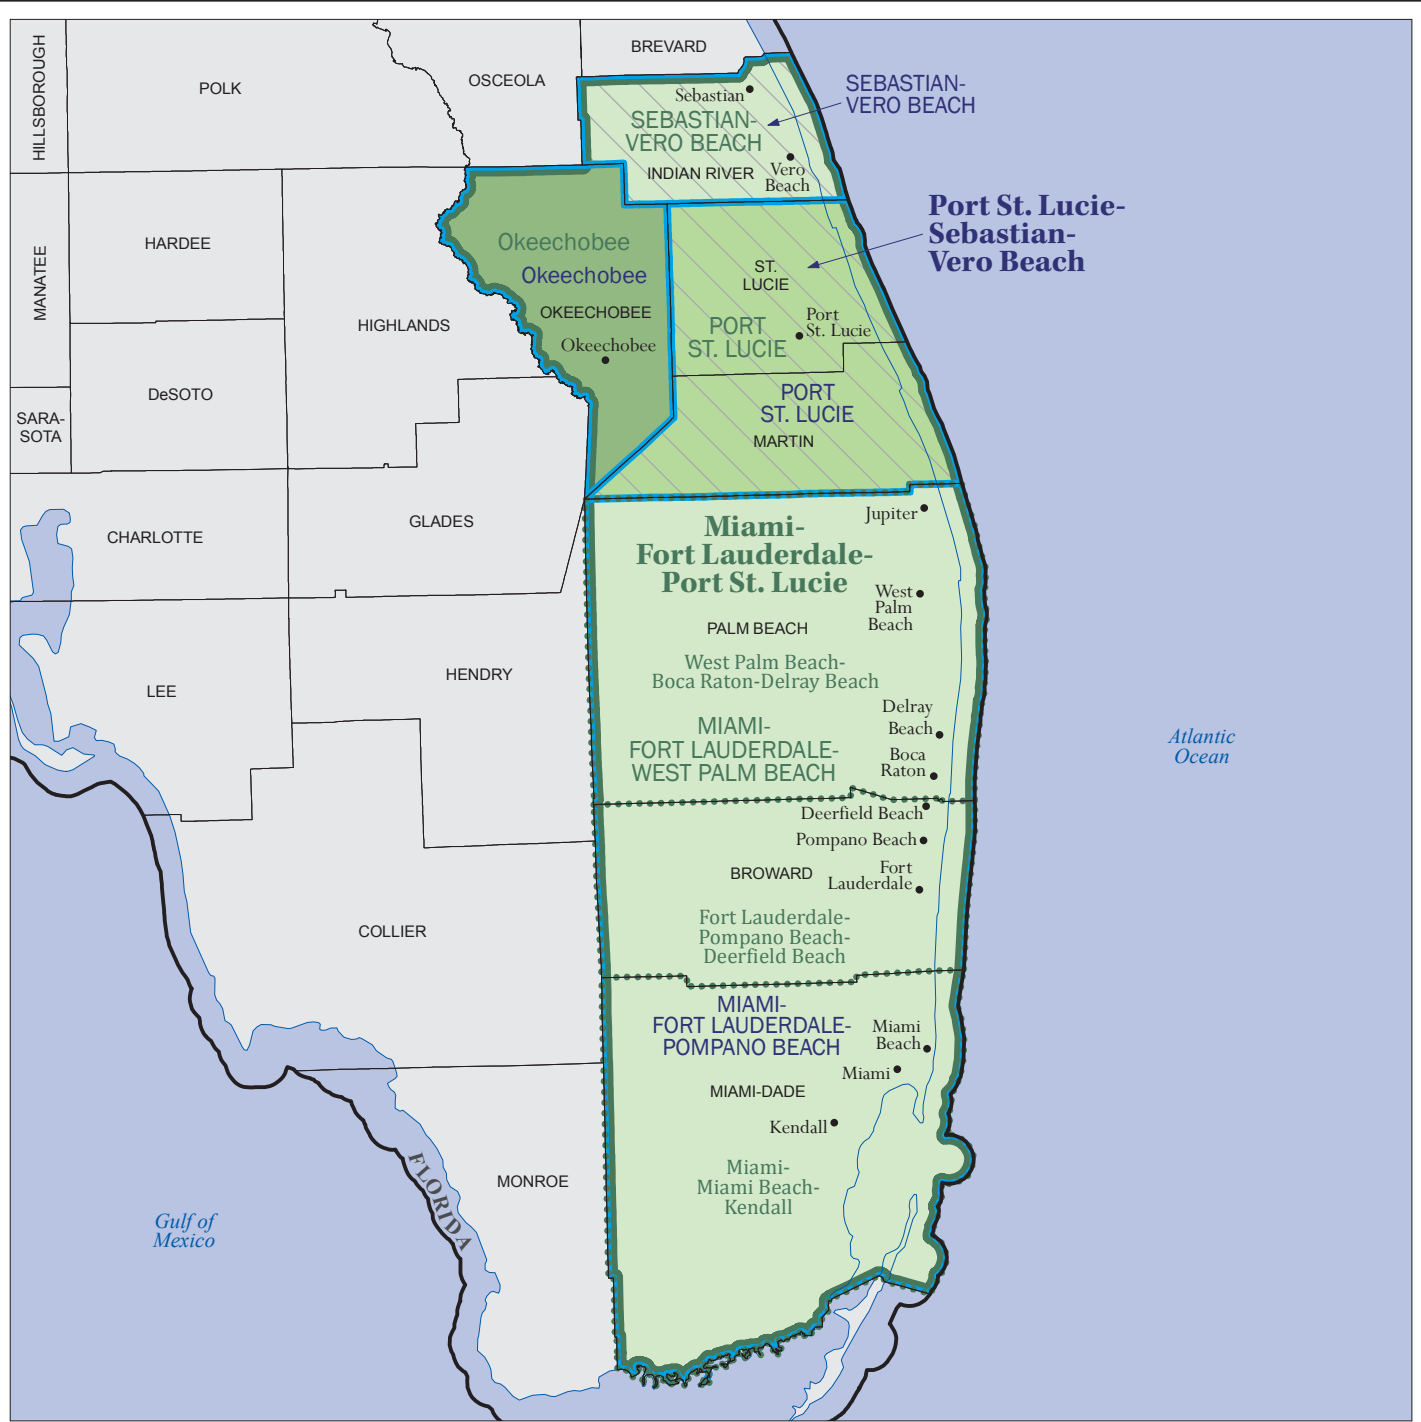

# Miami-Fort Lauderdale-Port St. Lucie, FL Combined Statistical Area

## LEGEND

- Miami-Fort Lauderdale-Port St. Lucie** — 2012 Combined Statistical Area
- PORT ST. LUCIE** — 2012 Metropolitan Statistical Area
- Okeechobee** — 2012 Micropolitan Statistical Area
- Miami-Miami Beach-Kendall** — 2012 Metropolitan Divisions
- Miami** — 2012 Principal City
- Port St. Lucie-Sebastian-Vero Beach** — 2007 Combined Statistical Area
- SEBASTIAN-VERO BEACH** — 2007 Metropolitan Statistical Area
- Okeechobee** — 2007 Micropolitan Statistical Area
- FLORIDA** — State or Statistical Equivalent
- LEE** — County or Statistical Equivalent

2012 Combined Statistical Area (CSA) and Metropolitan/Micropolitan Statistical Area (CBSA) boundaries and names are as of February 2013. 2007 Combined Statistical Areas (CSA) and Metropolitan/Micropolitan Statistical Areas (CBSA) are as of December 2006. All other boundaries and names are as of January 2012.