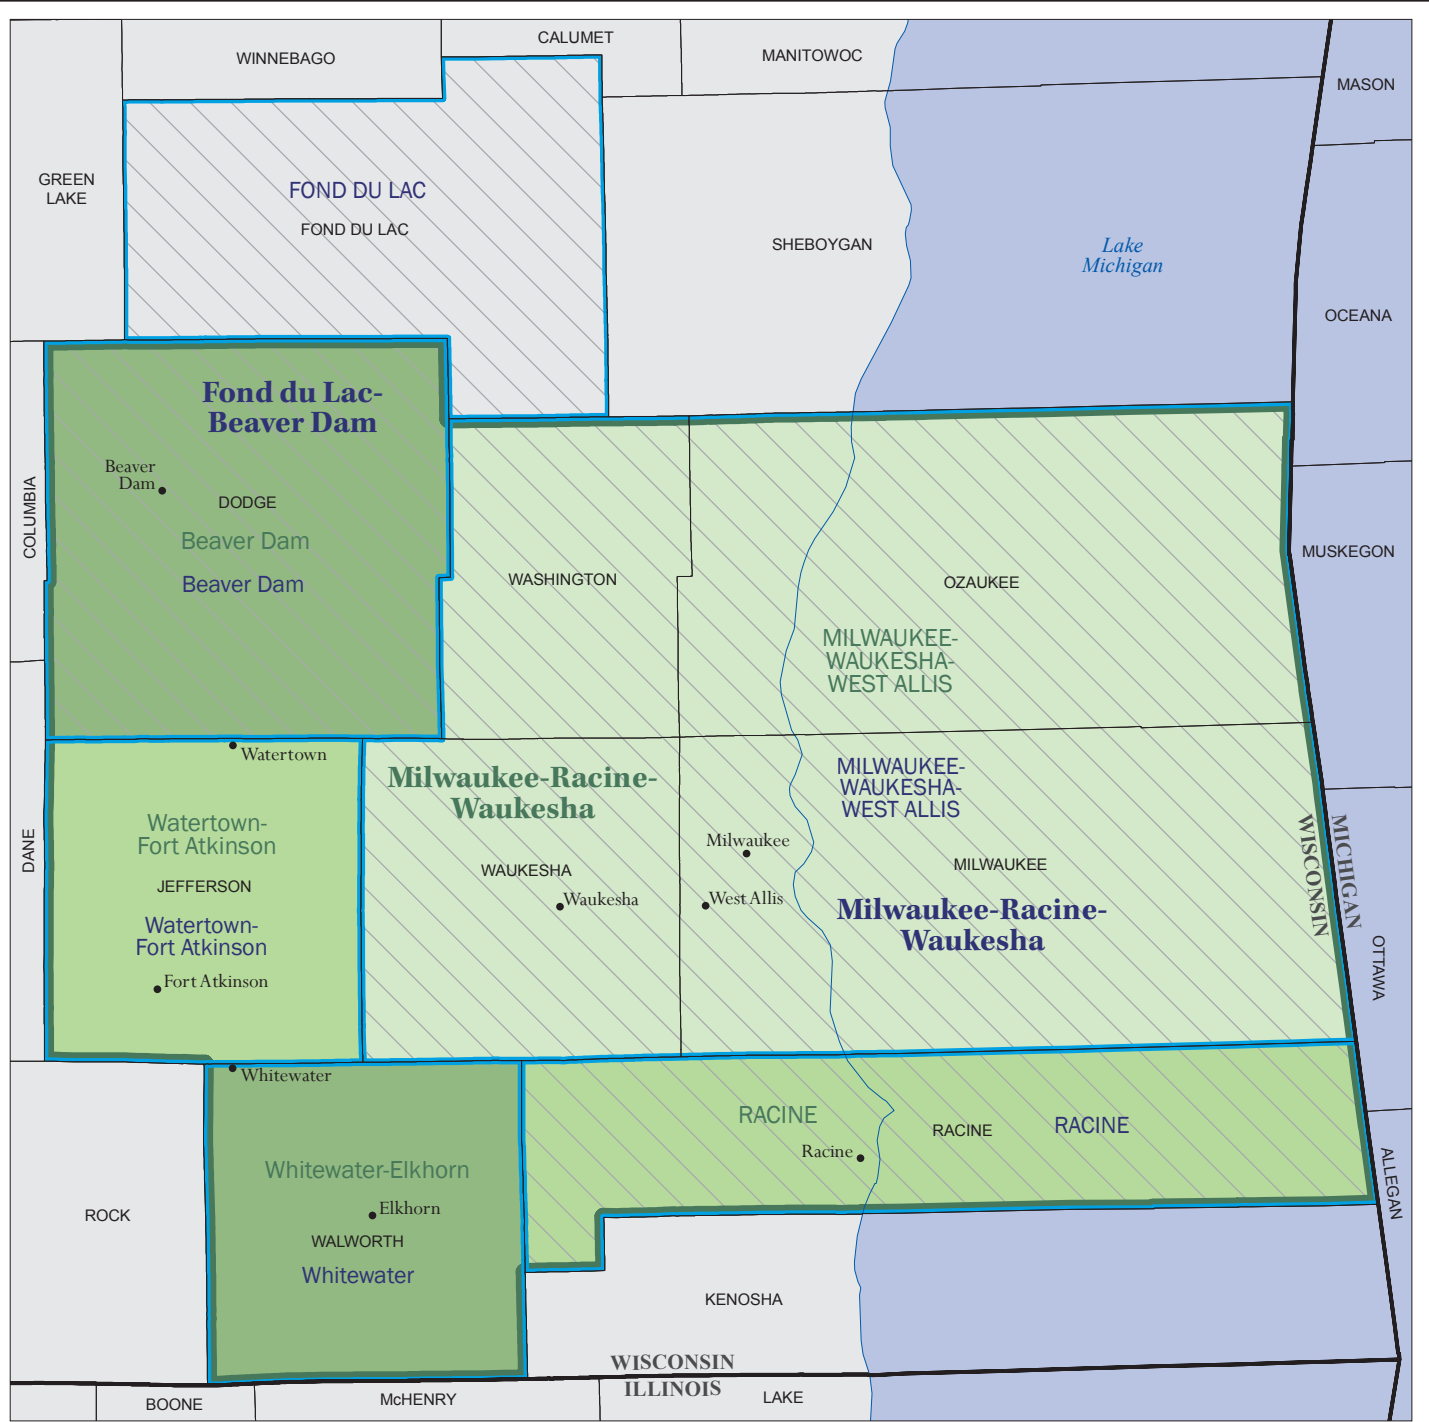

Milwaukee-Racine-Waukesha, WI Combined Statistical Area

- LEGEND**
- Milwaukee-Racine-Waukesha**
 - 2012 Combined Statistical Area
 - 2012 Metropolitan Statistical Area
 - 2012 Micropolitan Statistical Area
 - (none) 2012 Metropolitan Divisions
 - 2012 Principal City
 - Milwaukee-Racine-Waukesha**
 - ▨ 2007 Combined Statistical Area
 - ▨ 2007 Metropolitan Statistical Area
 - ▨ 2007 Micropolitan Statistical Area
 - State or Statistical Equivalent
 - County or Statistical Equivalent

2012 Combined Statistical Area (CSA) and Metropolitan/Micropolitan Statistical Area (CBSA) boundaries and names are as of February 2013. 2007 Combined Statistical Areas (CSA) and Metropolitan/Micropolitan Statistical Areas (CBSA) are as of December 2006. All other boundaries and names are as of January 2012.