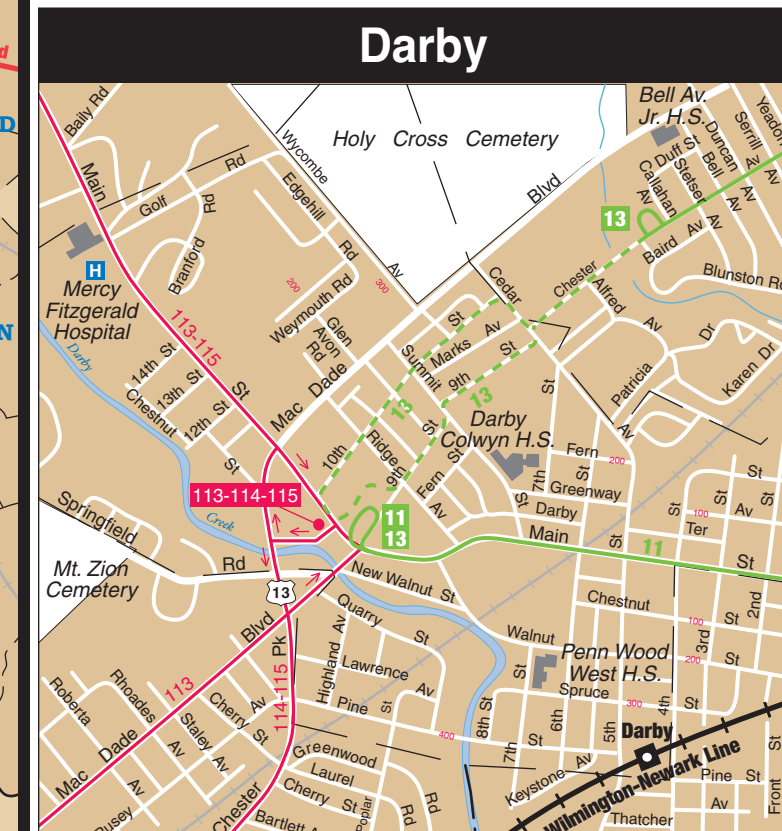

**SEPTA OFFICIAL
SUBURBAN
TRANSIT & STREET MAP**

Showing Bus, Trolley, High Speed and Regional Rail Lines

Southeastern Pennsylvania Transportation Authority
Courtesy • Clearmap's • Communication • Convenience
1234 Market Street • Philadelphia, Pa. 19107-3780
www.septa.org