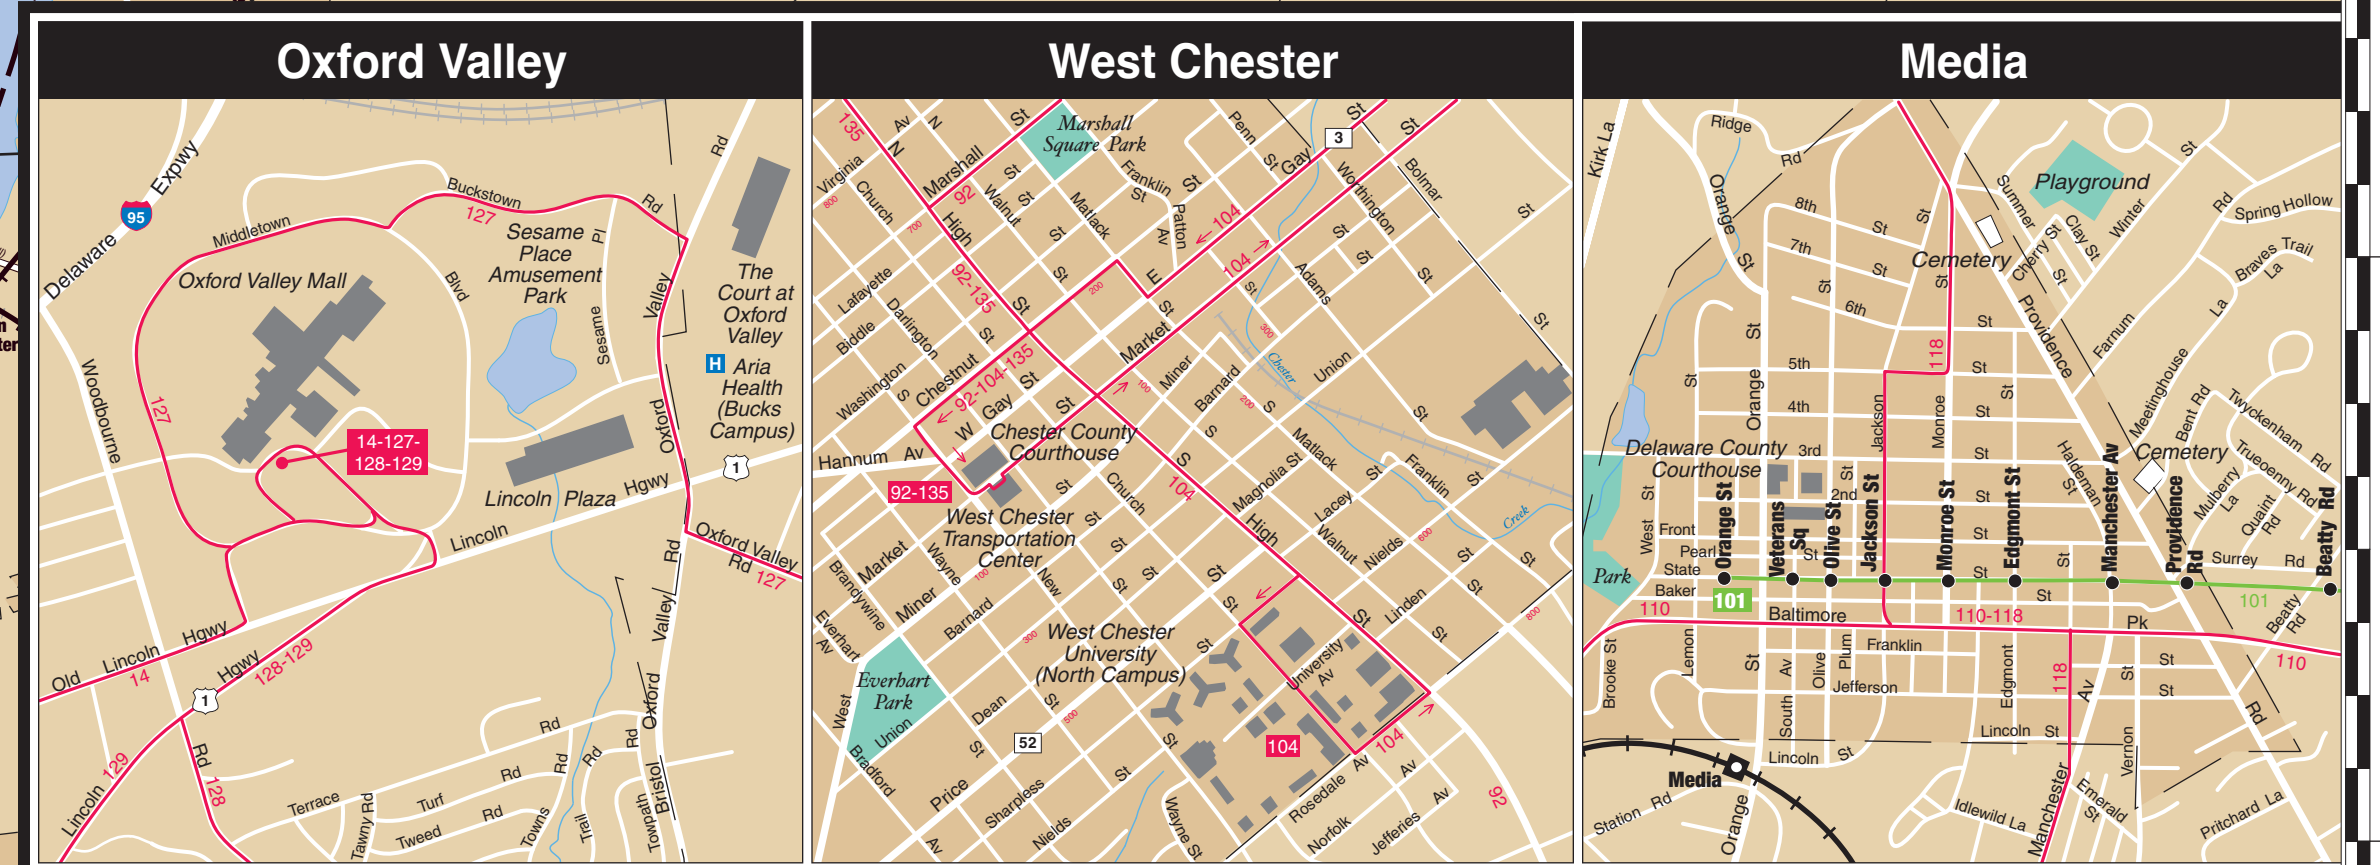

**SEPTA OFFICIAL
SUBURBAN
TRANSIT & STREET MAP**

Showing Bus, Trolley, High Speed and Regional Rail Lines

Southeastern Pennsylvania Transportation Authority
Courtesy • Clearmap's • Communication • Convenience
1234 Market Street • Philadelphia, Pa. 19107-3780
www.septa.org