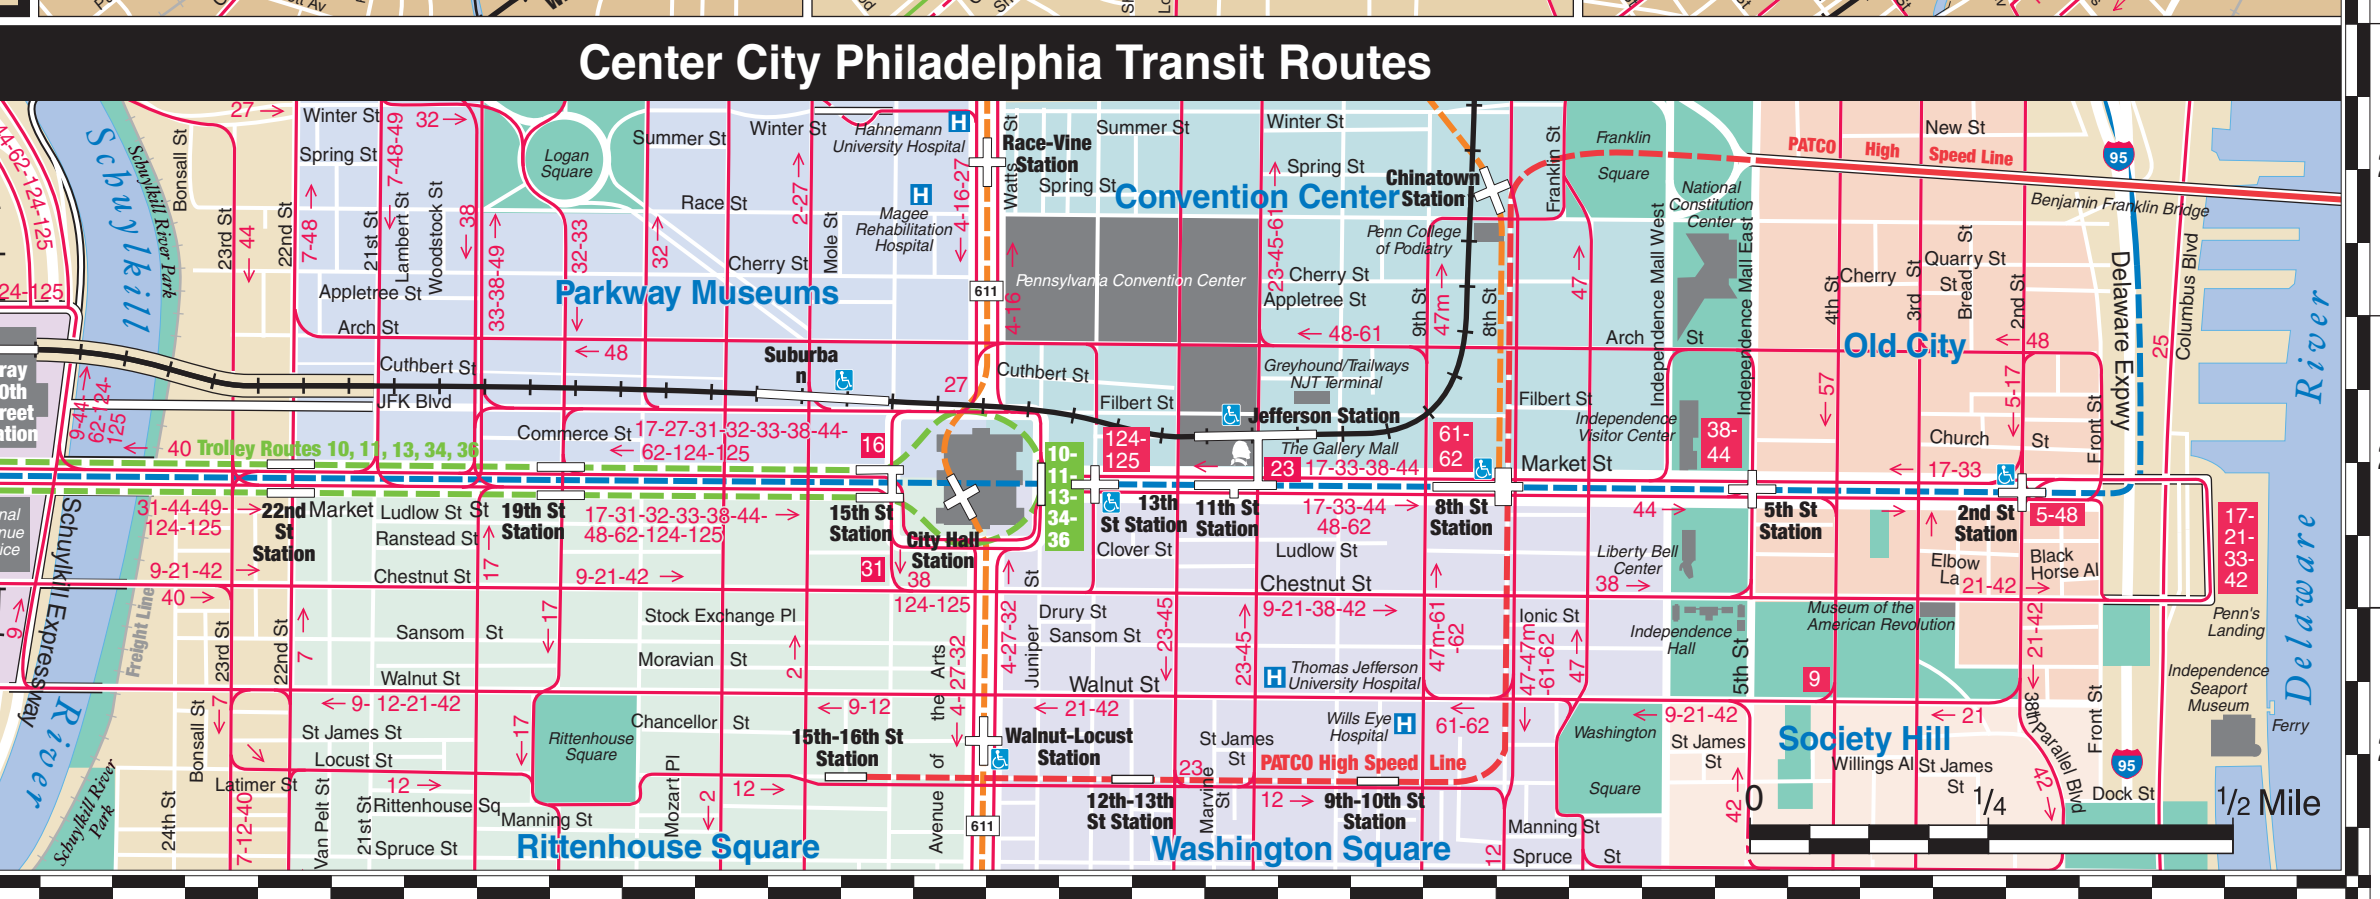

**SEPTA OFFICIAL
SUBURBAN
TRANSIT & STREET MAP**

Showing Bus, Trolley, High Speed and Regional Rail Lines

Southeastern Pennsylvania Transportation Authority
Courtesy • Clearmap's • Communication • Convenience
1234 Market Street • Philadelphia, Pa. 19107-3780
www.septa.org