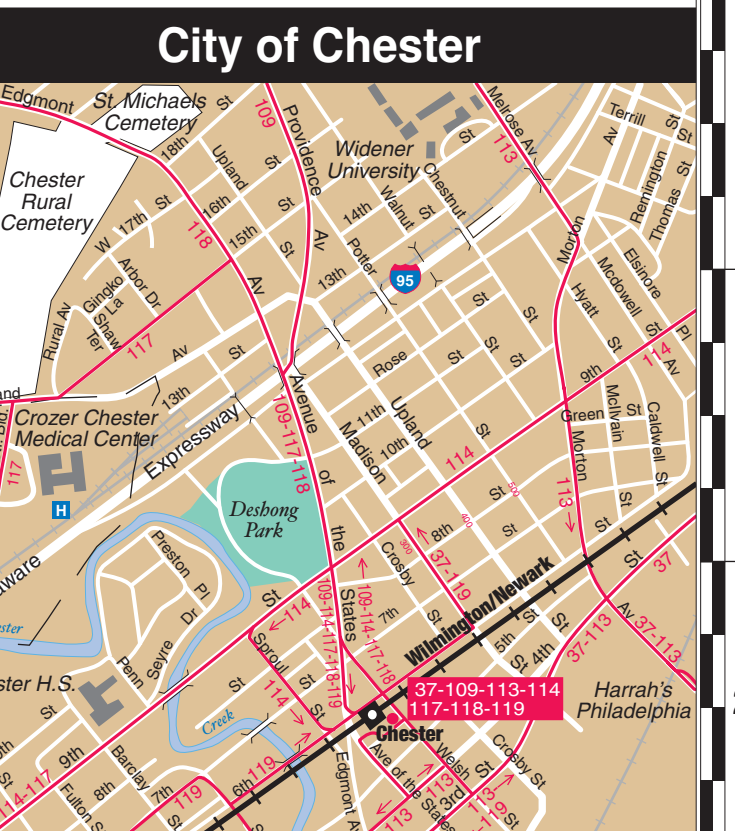

**SEPTA OFFICIAL
SUBURBAN
TRANSIT & STREET MAP**

Showing Bus, Trolley, High Speed and Regional Rail Lines

Southeastern Pennsylvania Transportation Authority
Courtesy • Clearmap's • Communication • Convenience
1234 Market Street • Philadelphia, Pa. 19107-3780
www.septa.org